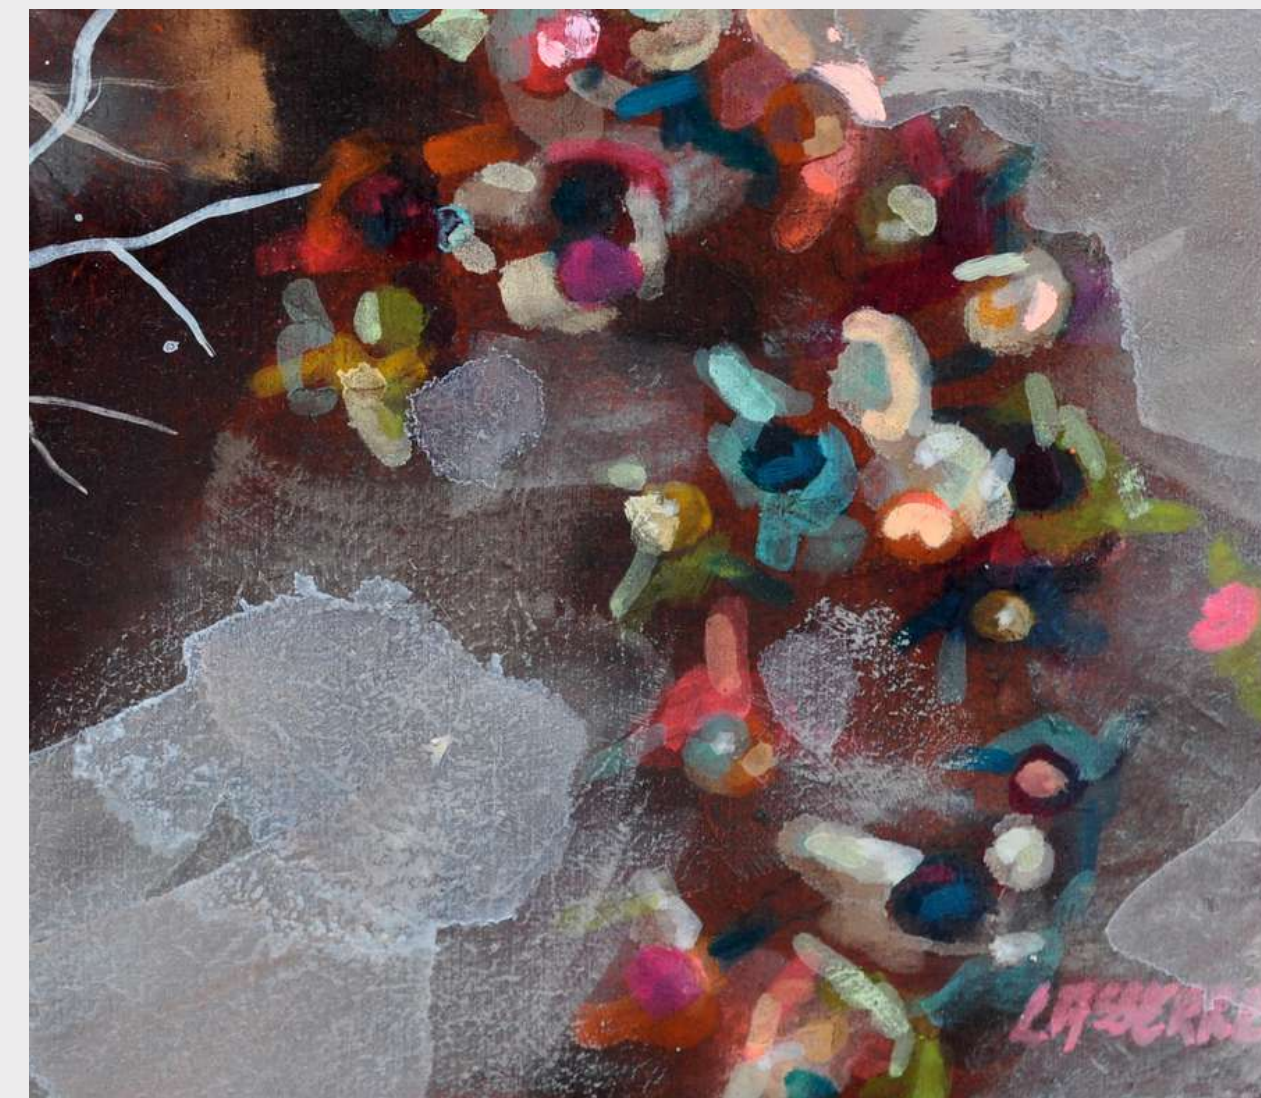

Prix

160 € / mois

soit 1920 € TTC / 1819,91€ HT